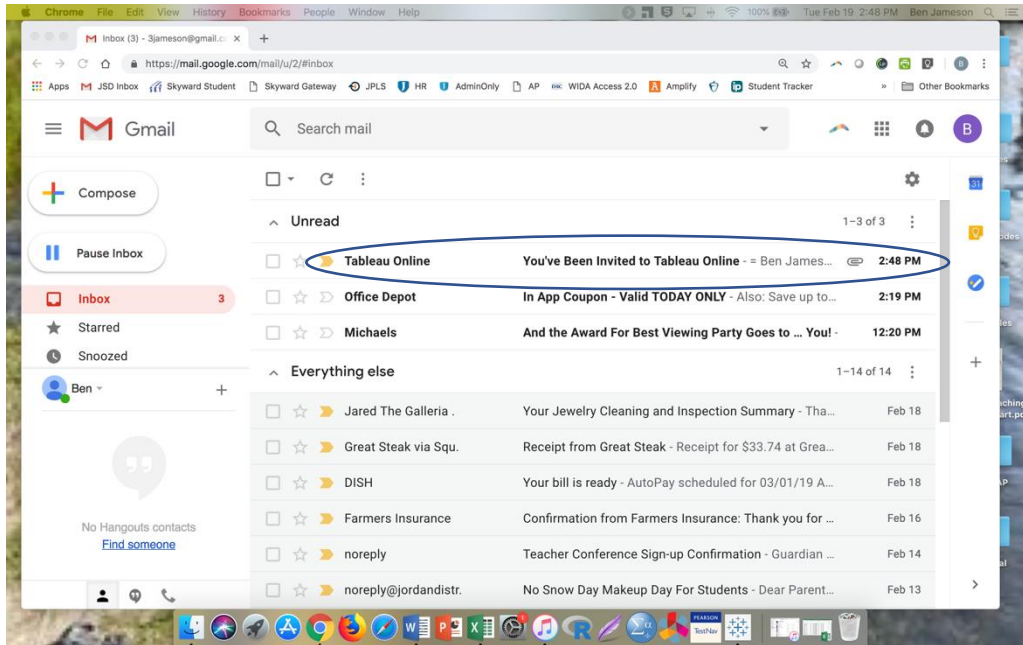

Setting Up Your Tableau Viewer Account

You should have received an email that looks like this:

After opening the email, click 'Sign In.'

Bookmark the login screen so that you can navigate easily to it in the future. Ben will be sharing future data dashboards to your Tableau Viewer account.

Your username is your email address.

Click through the process of setting up your password and be sure to use a password you can remember or add your password to a password manager app.

Choose 'Ben's Tableau' as the site you want to access.