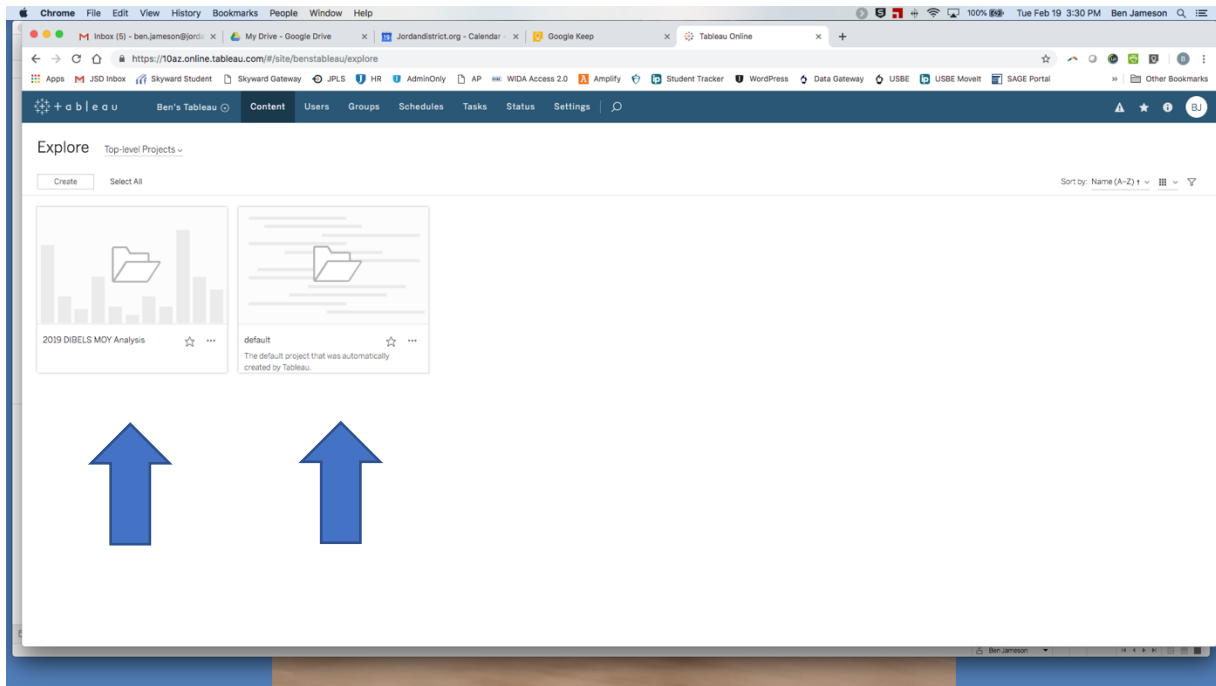

Please let Ben know if you have any questions!