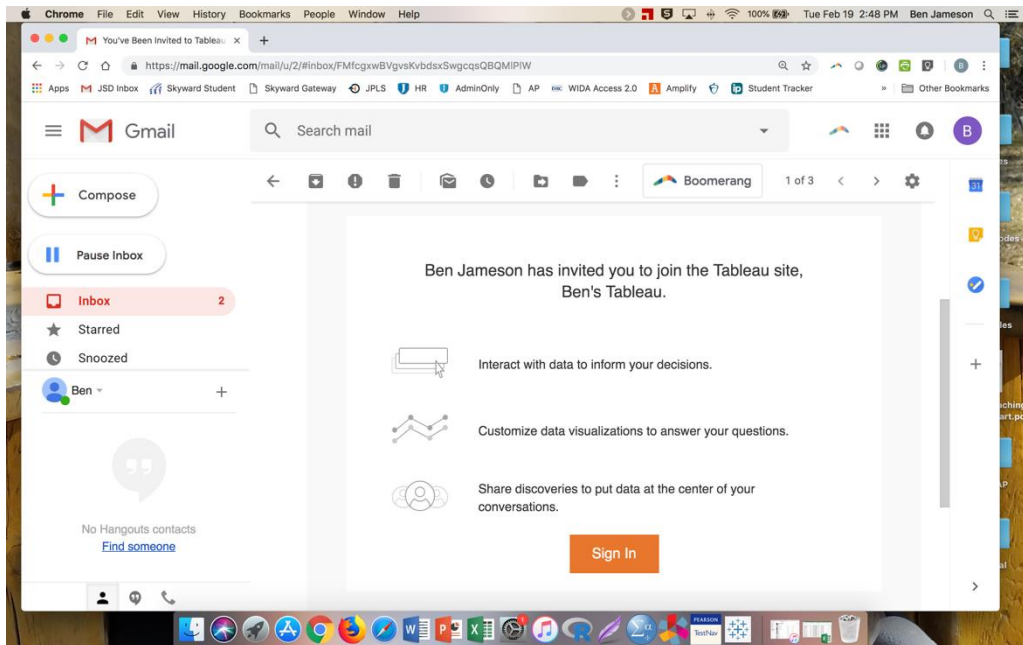

Setting Up Your Tableau Viewer Account

You should have received an email that looks like this:

After opening the email, click 'Sign In.'

Bookmark the login screen so that you can navigate easily to it in the future. Ben will be sharing future data dashboards to your Tableau Viewer account.

Your username is your email address.

Click through the process of setting up your password and be sure to use a password you can remember or add your password to a password manager app.

Choose 'Ben's Tableau' as the site you want to access.