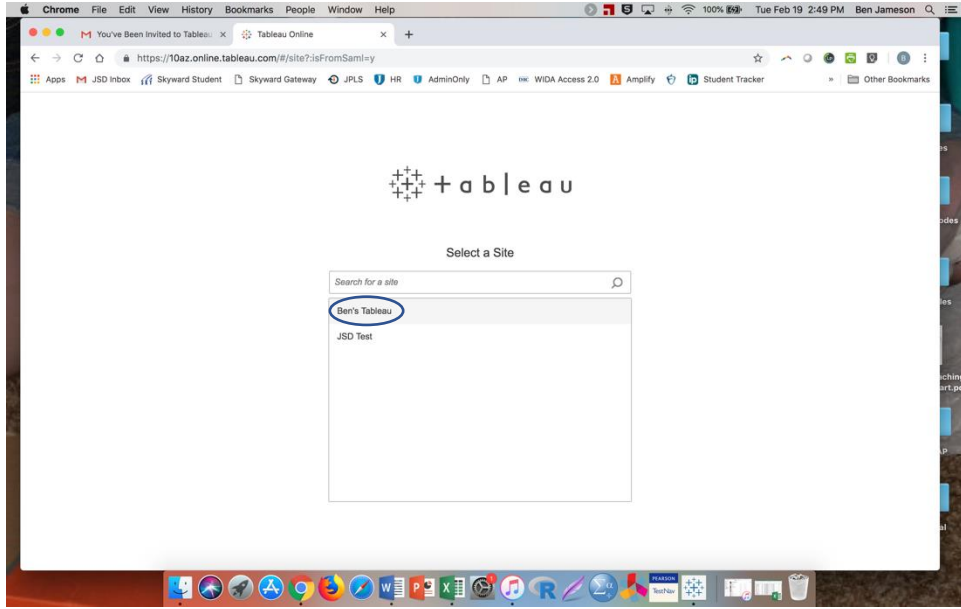

Setting Up Your Tableau Viewer Account

You should have received an email that looks like this:

After opening the email, click 'Sign In.'

Bookmark the login screen so that you can navigate easily to it in the future. Ben will be sharing future data dashboards to your Tableau Viewer account.

Your username is your email address.

Click through the process of setting up your password and be sure to use a password you can remember or add your password to a password manager app.

Choose 'Ben's Tableau' as the site you want to access.