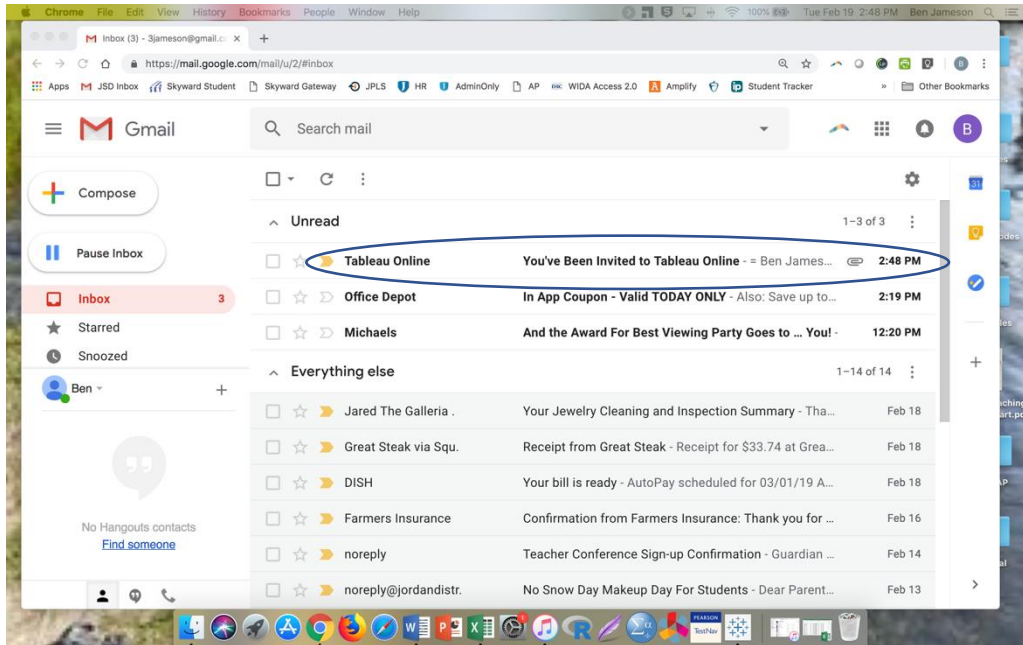

Setting Up Your Tableau Viewer Account

You should have received an email that looks like this:

After opening the email, go ahead and click 'Sign In.'

Bookmark the login screen so that you can navigate easily to it in the future. Ben will be sharing future data dashboards to your Tableau Viewer account.

Your username is your email address.

Click through the process of setting up your password and be sure to use a password you can remember or add your password to a password manager app.

Your dashboards are found in one of these folders (Ben will tell you which one each time he notifies you of a new dashboard(s)).