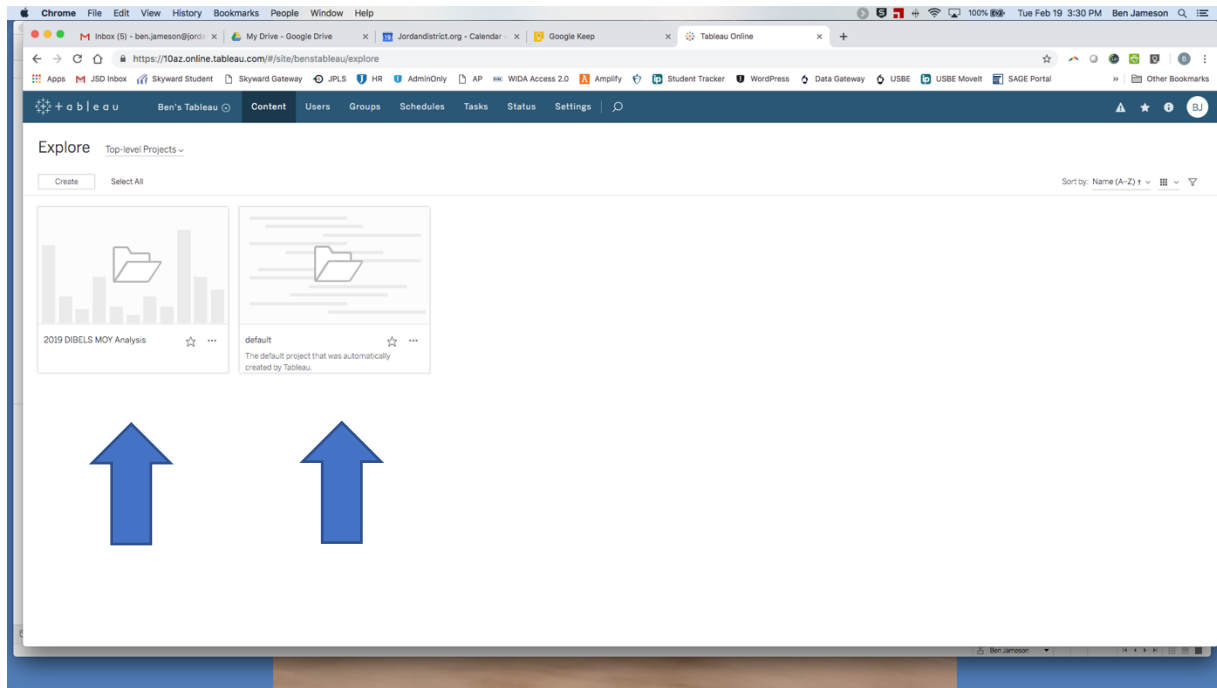

Your username is your email address.

Click through the process of setting up your password and be sure to use a password you can remember or add your password to a password manager app.

Your dashboards are found in one of these folders (Ben will tell you which one each time he notifies you of a new dashboard(s)).

Please let Ben know if you have any questions!