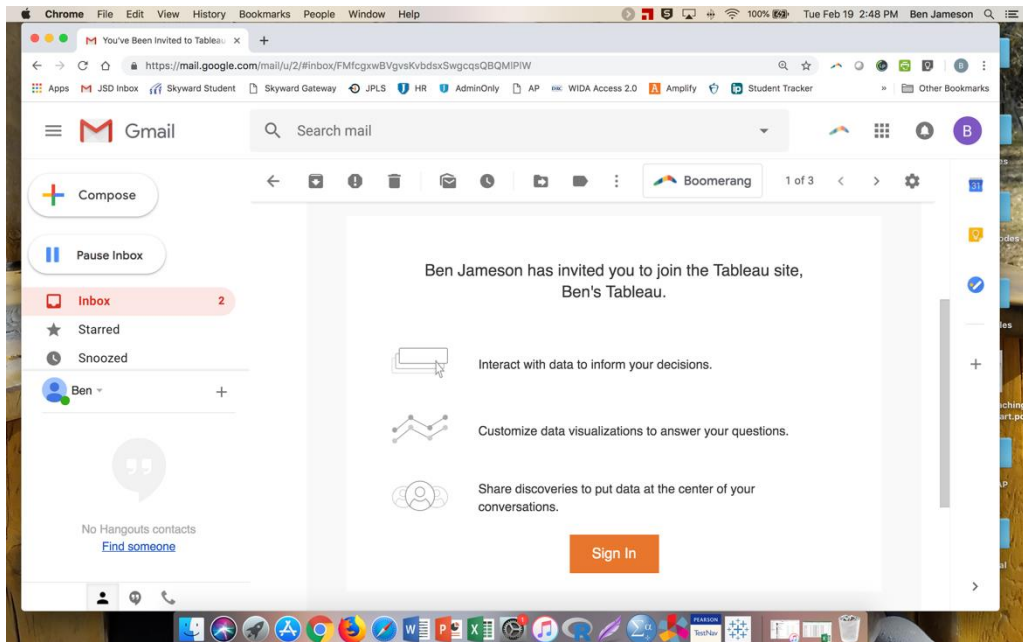

Setting Up Your Tableau Viewer Account

You should have received an email that looks like this:

After opening the email, go ahead and click 'Sign In.'

Bookmark the login screen so that you can navigate easily to it in the future. Ben will be sharing future data dashboards to your Tableau Viewer account.

Your username is your email address.

Click through the process of setting up your password and be sure to use a password you can remember or add your password to a password manager app.

Your dashboards are found in one of these folders (Ben will tell you which one each time he notifies you of a new dashboard(s)).