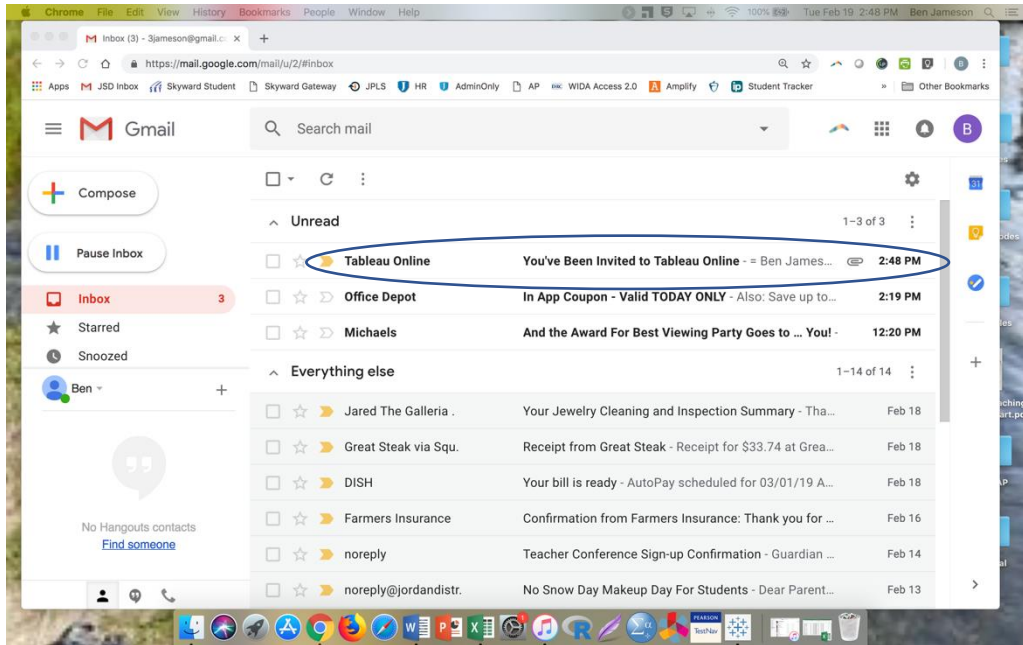

# Setting Up Your Tableau Viewer Account

You should have received an email that looks like this:

After opening the email, go ahead and click 'Sign In.'

Bookmark the login screen so that you can navigate easily to it in the future. Ben will be sharing future data dashboards to your Tableau Viewer account.

Your username is your email address.

Click through the process of setting up your password and be sure to use a password you can remember or add your password to a password manager app.

Your dashboards are found in one of these folders (Ben will tell you which one each time he notifies you of a new dashboard(s)).