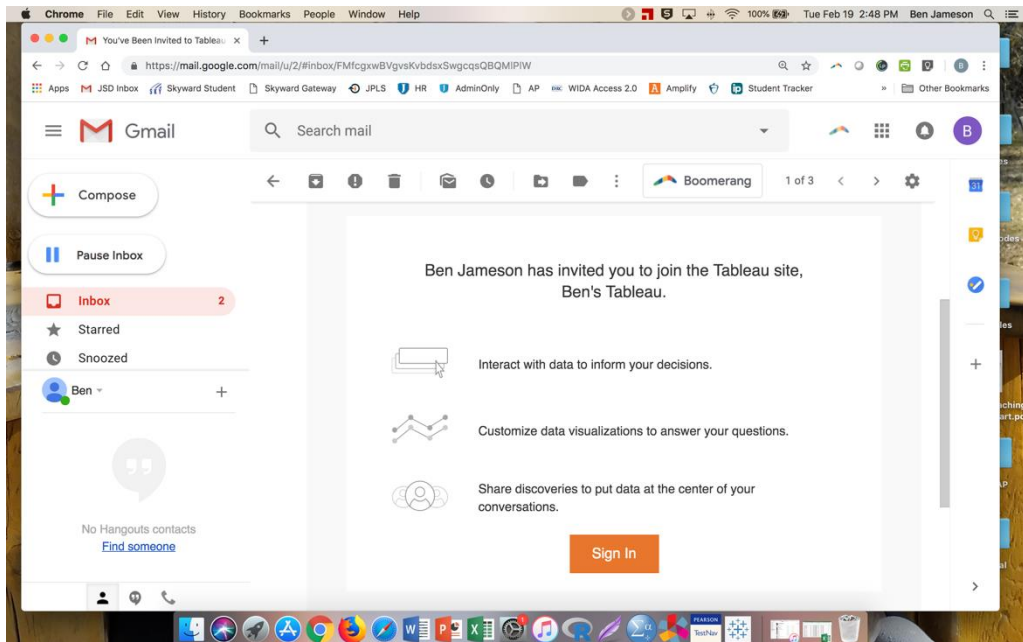

# Setting Up Your Tableau Viewer Account

You should have received an email that looks like this:

After opening the email, go ahead and click 'Sign In.'

Bookmark the login screen so that you can navigate easily to it in the future. Ben will be sharing future data dashboards to your Tableau Viewer account.

Your username is your email address.

Click through the process of setting up your password and be sure to use a password you can remember or add your password to a password manager app.

Your dashboards are found in one of these folders (Ben will tell you which one each time he notifies you of a new dashboard(s)).