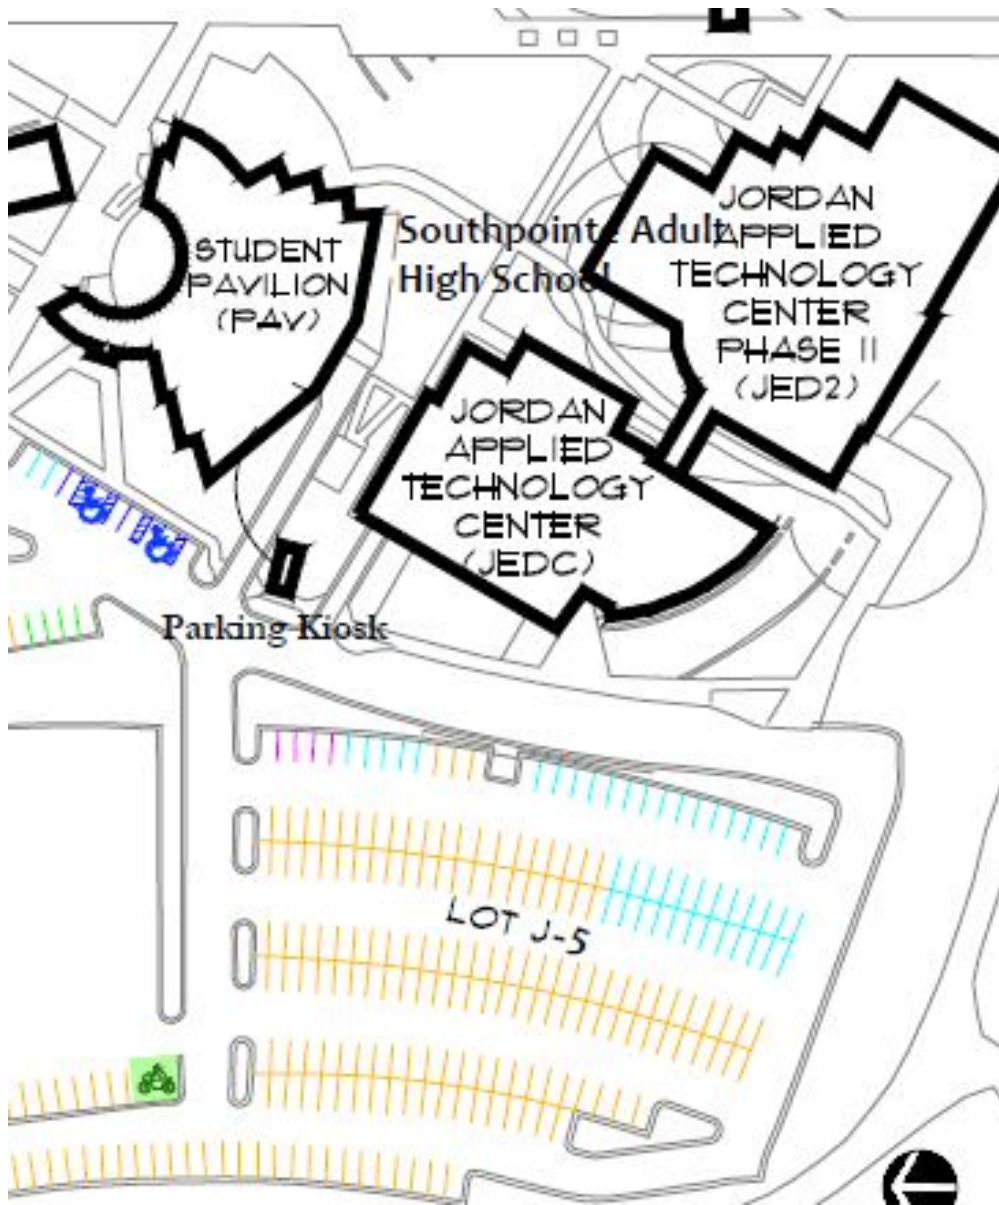

Campus Map

Southpointe High School

on Salt Lake Community College
Jordan Campus

Southpointe Adult High School can be reached at [801-256-5954](tel:801-256-5954) between **12:00PM to 8:00 PM**

Monday through Thursday - Closed on Fridays. Tuesday through Thursday during the Summer Session.

9301 S. Wights Fort Road, West Jordan, UT 84088.