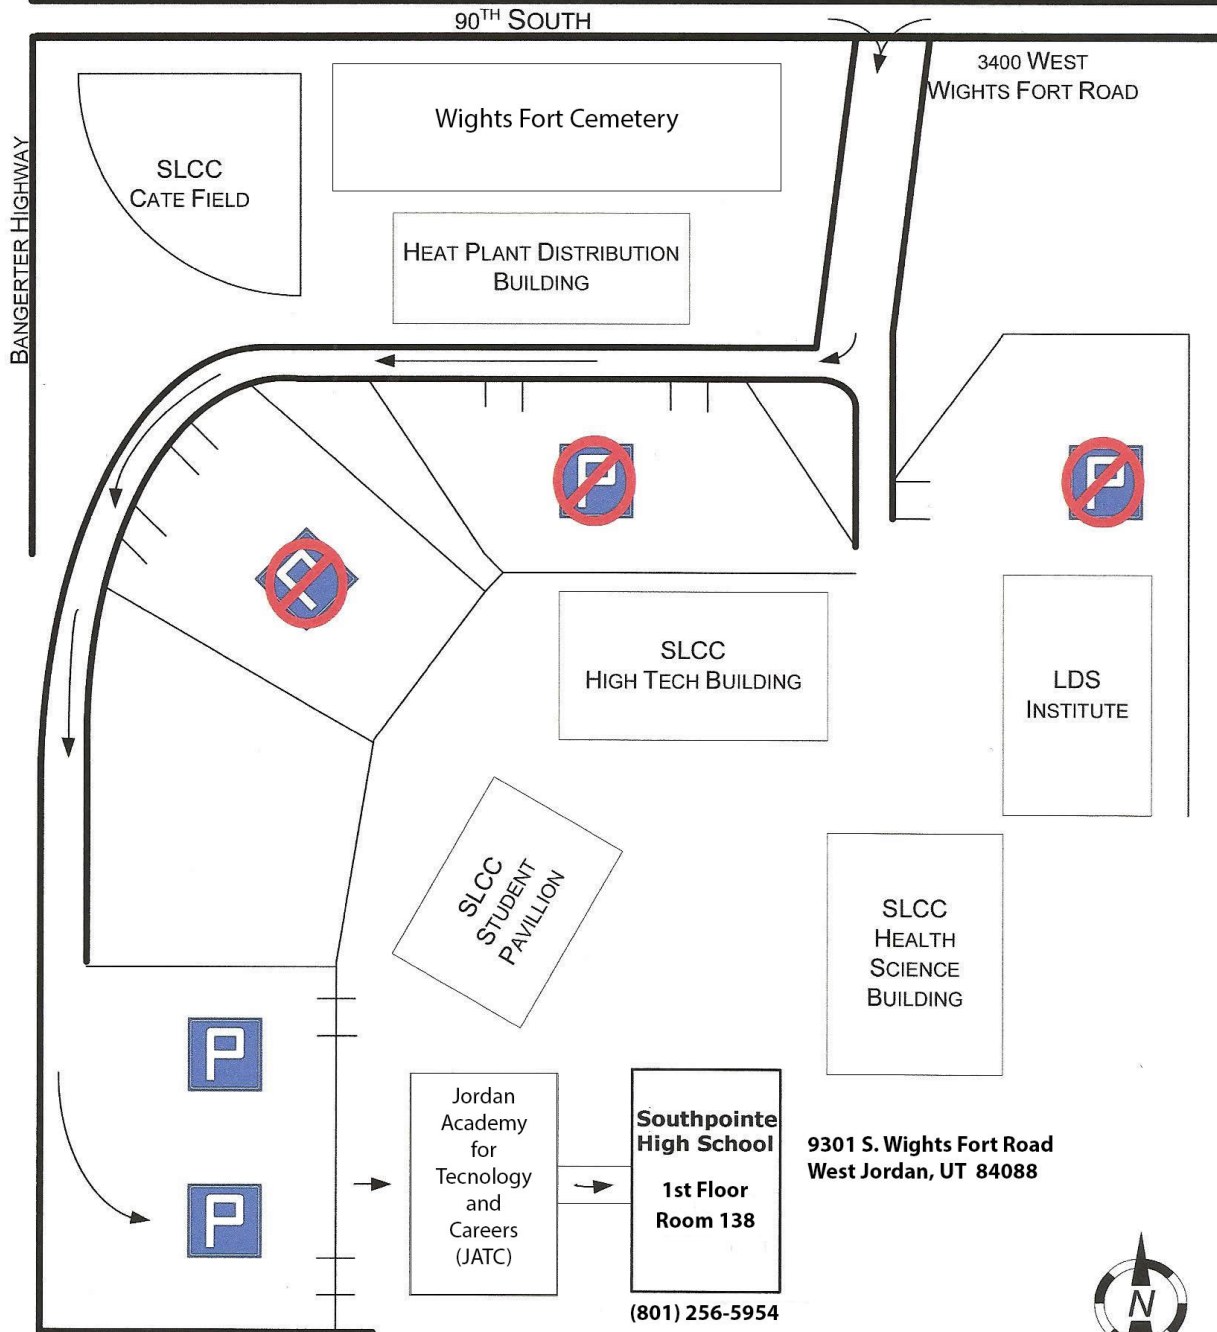

Campus Map

Southpointe High School

on Salt Lake Community College
Jordan Campus

Southpointe Adult High School can be reached at [801-256-5954](tel:801-256-5954) between **12:00PM to 8:00 PM**

Monday through Thursday - Closed on Fridays. Tuesday through Thursday during the Summer Session.

9301 S. Wights Fort Road, West Jordan, UT 84088.